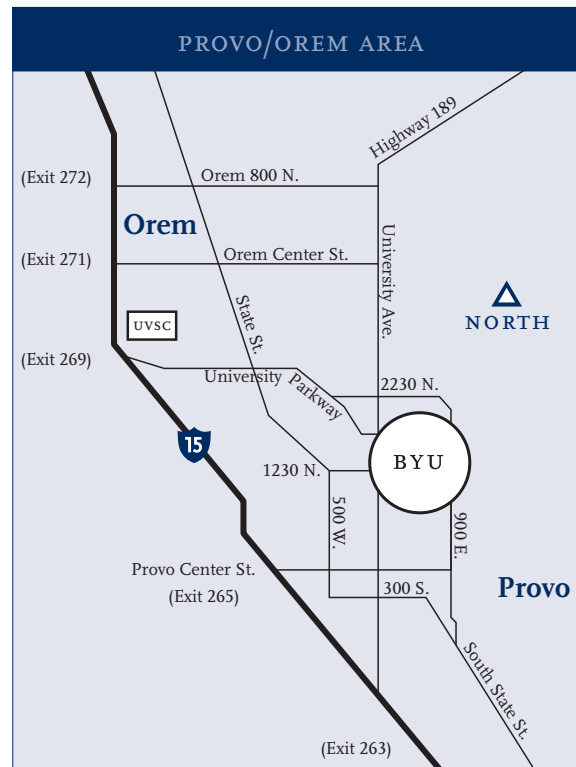

A complete, interactive campus map is available online at <http://map.byu.edu>.

Welcome to Brigham Young University.

BYU is home to nearly 29,000 full-time undergraduate and graduate day students, as well as full-time personnel including 1,600 faculty and 2,500 staff.

The university is located 45 miles south of Salt Lake City in Provo, Utah, a city of more than 111,000 residents. Provo's beautiful Utah Valley setting includes 23-mile-long Utah Lake on the west and 11,750-foot Mount Timpanogos to the northeast.

REACHING BYU

Coming from the Salt Lake City International Airport, travel east on I-80 and take the I-215 South (Provo) exit. Next, take the I-15 South exit and travel (about 30 miles) to exit 269, University Parkway. Turn east (toward the mountains). This road will take you to one of the two main campus entrances.

Drive past the stadium (on your left as you enter campus), and turn right on 450 East. Turn left at the next traffic light (North Campus Drive). Turn right into a parking lot just past the next traffic light and stop for directions at the visitor parking station.